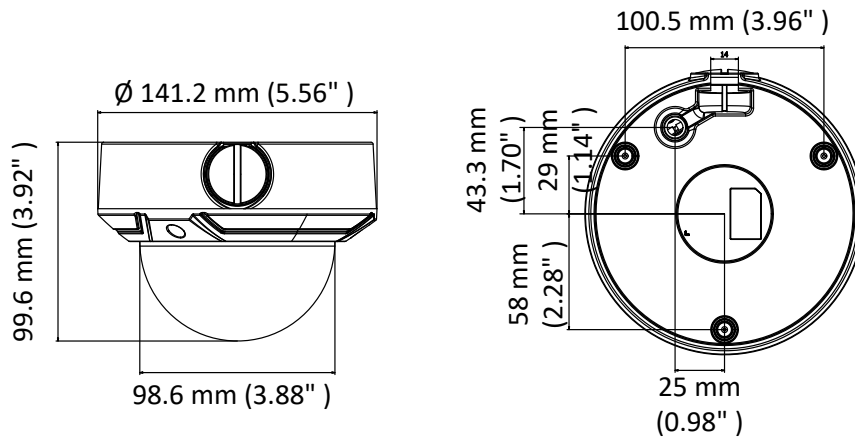

Alarm Trigger	Motion detection, video tampering alarm, network disconnected, IP address conflicted, illegal login, HDD full, HDD error
Protocols	TCP/IP, ICMP, HTTP, HTTPS, FTP, DHCP, DNS, DDNS, RTP, RTSP, RTCP, PPPoE, NTP, UPnP, SMTP, SNMP, IGMP, 802.1X, QoS, IPv6, UDP, Bonjour
General Function	One-key reset, anti-flicker, heartbeat, mirror, password protection, privacy mask, watermark, IP address filter
Firmware Version	5.5.3
API	ONVIF (PROFILE S, PROFILE G), ISAPI
Simultaneous Live View	Up to 6 channels
User/Host	Up to 32 users 3 levels: Administrator, Operator and User
Client	HiLookVision PC Client, HiLookVision App
Web Browser	IE8+, Chrome 41.0-44, Firefox 30.0-51, Safari 8.0-11
<b>Interface</b>	
Communication Interface	1 RJ45 10M/100M self-adaptive Ethernet port
Video Output (Without -Z)	1Vp-p composite output (75 Ω/BNC)
Reset Button	Yes
<b>General</b>	
Operating Conditions	-30 °C to 50 °C (-22 °F to 122 °F), humidity: 95% or less (non-condensing)
Power Supply	12 VDC ± 25%, 5.5 mm coaxial power plug PoE (802.3af, class 3)
Power Consumption and Current	-Z: 12 VDC, 0.8 A, Max: 10 W; PoE: (802.3af, 36 V to 57 V), 0.35 A to 0.2 A, Max: 12 W -V: 12 VDC, 0.5 A, Max: 6 W; PoE: (802.3af, 36 V to 57 V), 0.22 A to 0.14 A, Max: 8 W
Protection Level	IP67, IK10 TVS 2000V lightning protection, surge protection and voltage transient protection
Material	Metal & Plastic
Dimensions	Camera: Ø 141 mm × 99.6 mm (Ø 5.6" × 3.9") With package: 140 mm × 140 mm × 154 mm (5.5" × 5.5" × 6.1")
Weight	Camera: approx. 820 g (1.8 lb.) With package: approx. 1200 g (2.6 lb.)

## Available Models

IPC-D640H-V (2.8 mm to 12 mm), IPC-D640H-Z (2.8 mm to 12 mm)

## Dimension